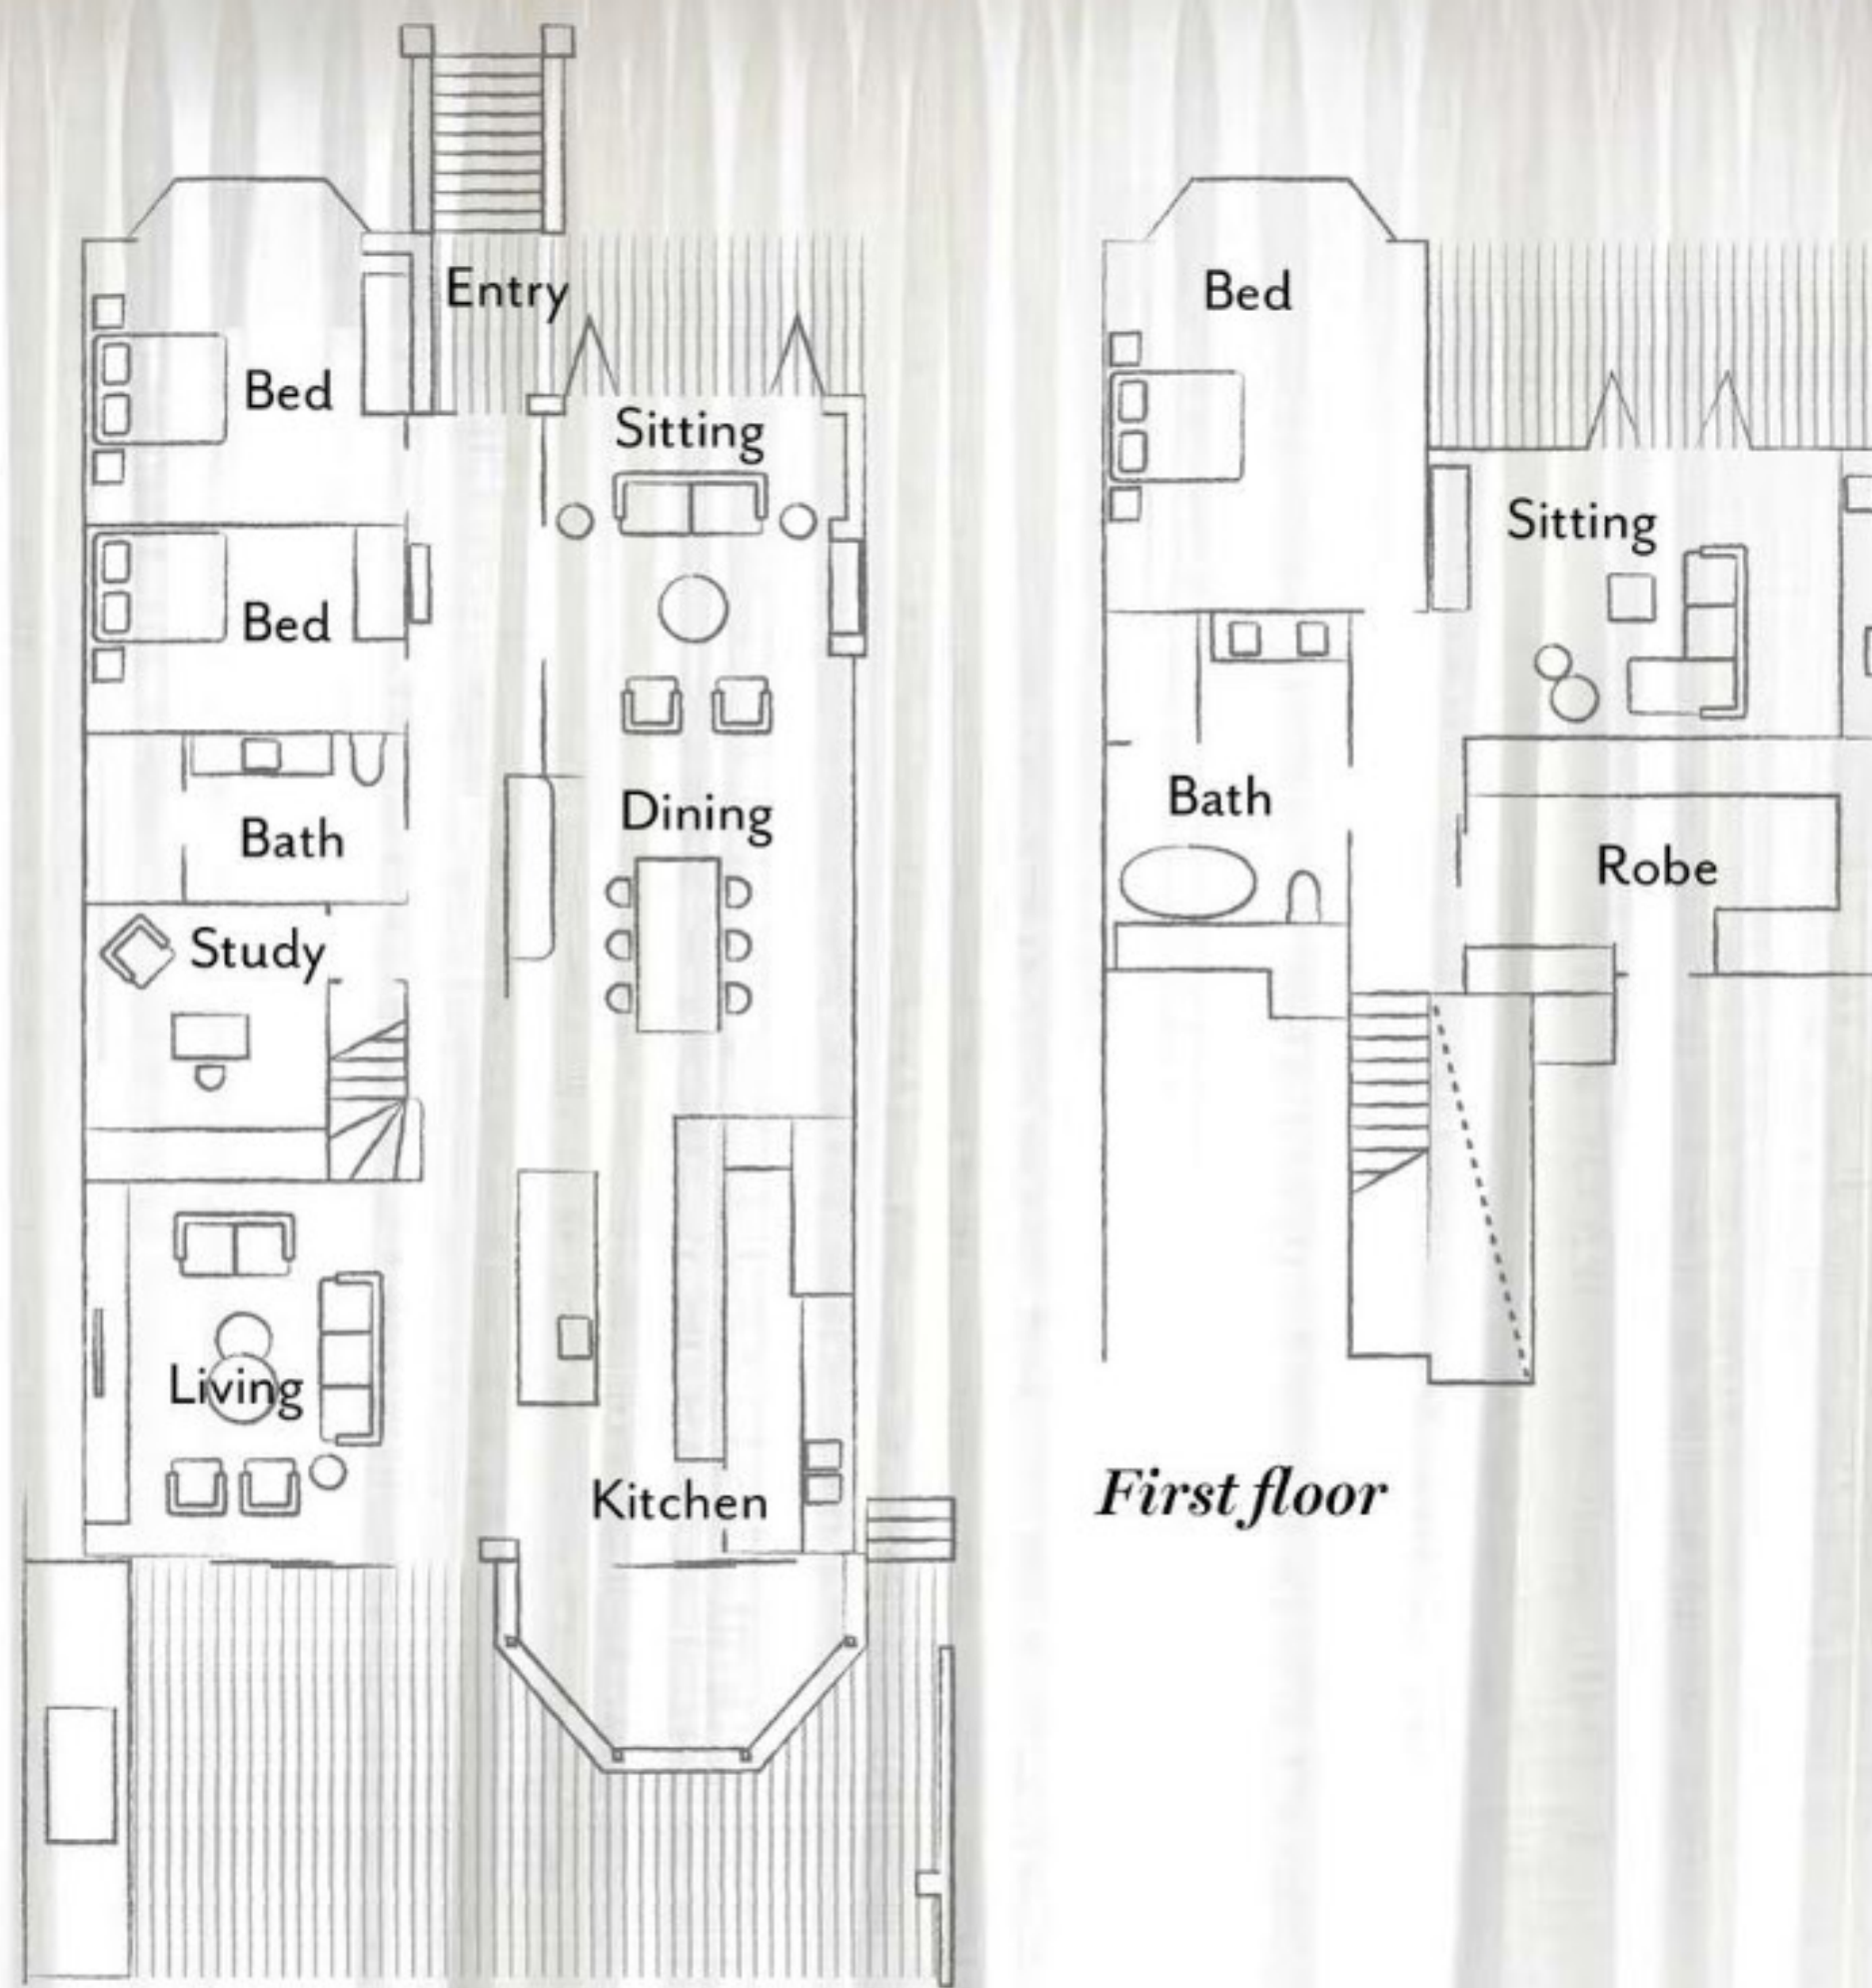

# HOUSE & GARDEN

*Smooth renovators*

150+  
*pages of*  
SMART  
DESIGN

Live your best life now  
BRING EVERYDAY LUXURY HOME

THE LAYOUT

Ground floor

First floor

## THIS IS THE LIFE

As it should be, the kitchen is now the true heart of this eminently functional home that beautifully marries old and new. What was once a poky room closed off from the rest of the house is now an airy open-plan domain brimming with light, space and liveability. "From the kitchen, you can feel like you're a part of the dining and living areas," says Lori.